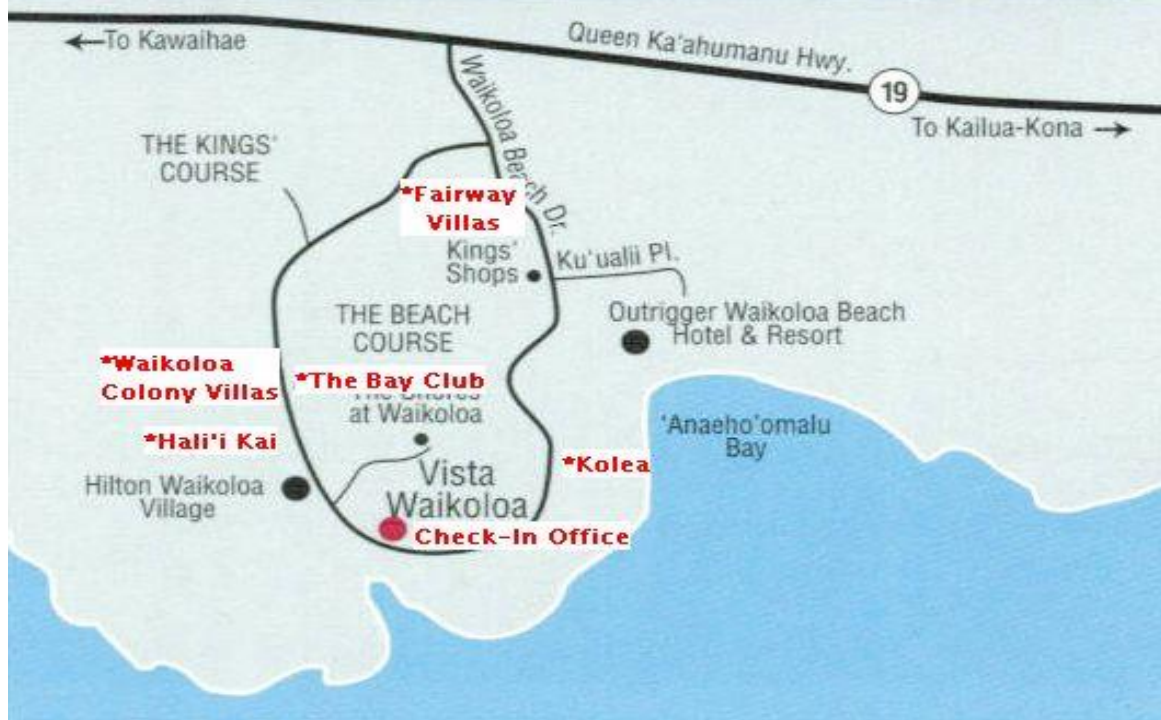

Waikoloa Beach Resort