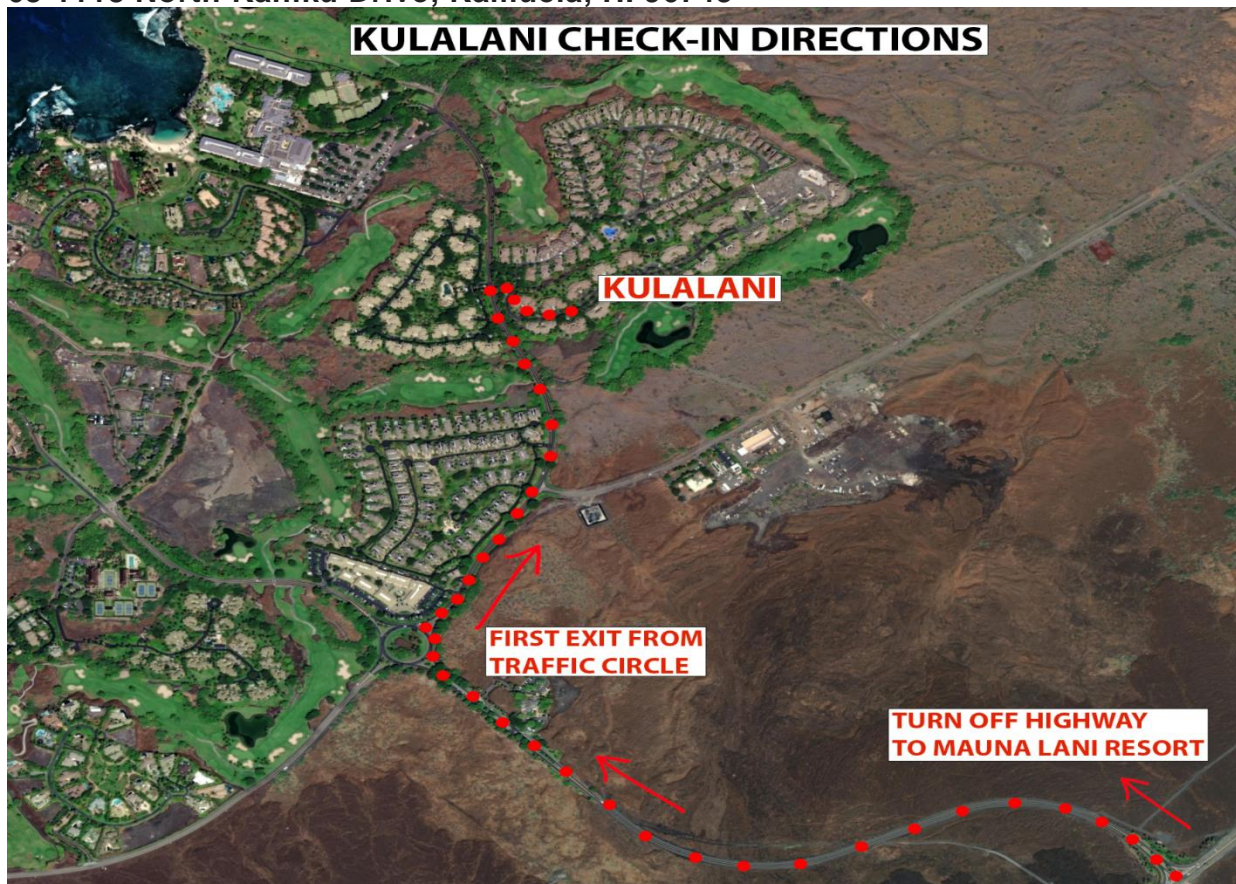

Check-in time is 3:00 pm:

Your property is equipped with a keyless entry system. On the day of your arrival your electronic door code will be activated at 3:00pm and will remain active until 11:00am on the day of your departure. You will receive an *Arrival Instructions* e-mail with the gate code and keyless entry code to the property within 48 hours of your arrival.

Directions from the Kona Airport to Kulalani at Mauna Lani:

Exit the airport and turn left (north) onto Queen Kaahumanu Highway (Highway 19). Drive for approximately 19.5 miles and turn left into the Mauna Lani Resort. At the first traffic circle, take the first exit and proceed for a half mile, then take the second right turn. The Kulalani gate will be on your right as you turn off North Kaniku Drive. Proceed through the Kulalani community until you see Building 9 on the right (near the end). You will receive an *Arrival Instructions* e-mail with the gate code and keyless entry code to the property within 48 hours of your arrival.

Kulalani at Mauna Lani

68-1118 North Kaniku Drive, Kamuela, HI 96743