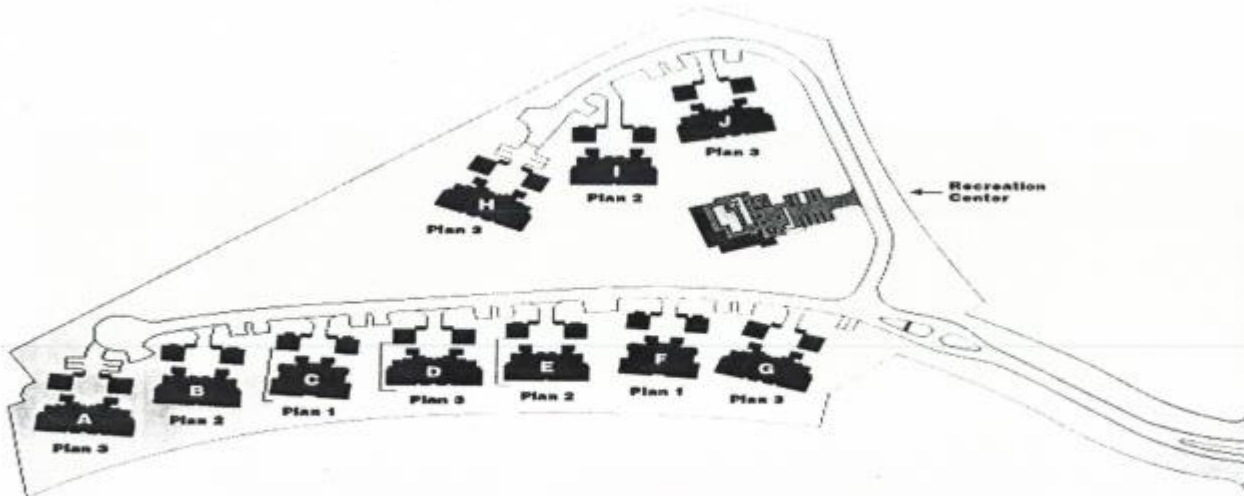

Mauna Lani Resort

*The Kumulani at The Uplands
at Mauna Kea*
The Island of Hawaii