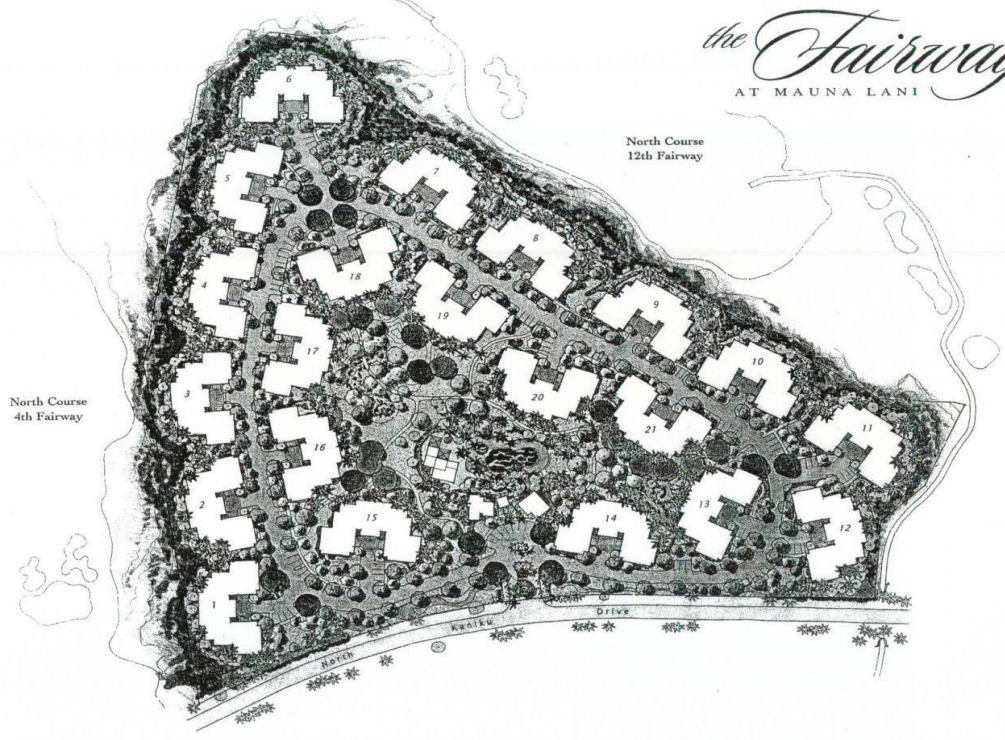

the Fairways
AT MAUNA LANI

The developer reserves the right to modify plans, specifications, materials and prices without prior notice or obligation. All information is approximate. Pacific Island Realty, LLC.