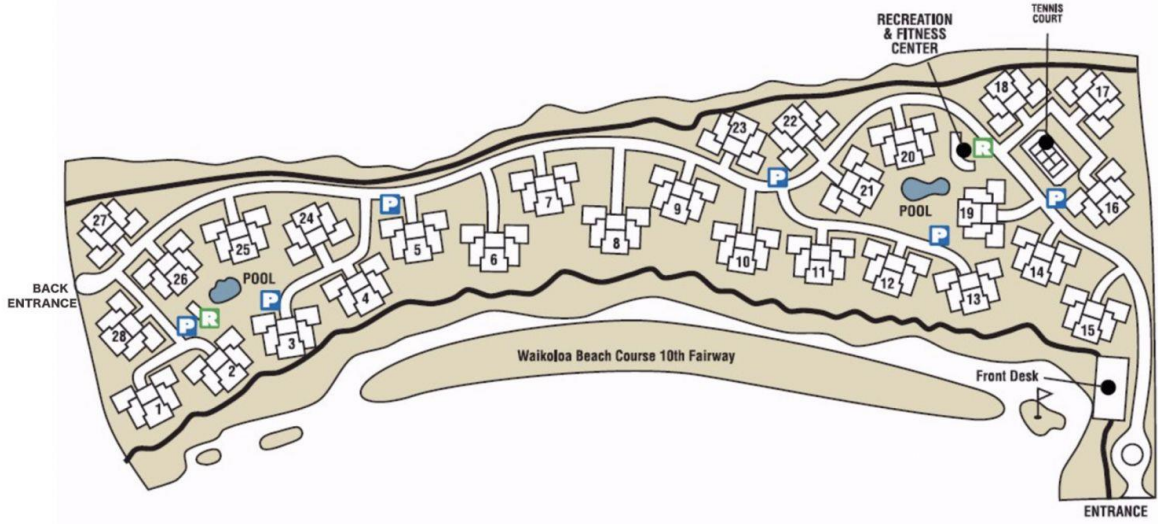

Colony Villas Check-In Directions

Check-in time is 3:00 pm:

Your property is equipped with a keyless entry system. On the day of your arrival your electronic door code will be activated at 3:00pm and will remain active until 11:00am on the day of your departure. You will receive an *Arrival Instructions* e-mail with the gate code and keyless entry code to the property within 48 hours of your arrival.

Directions from Kona International Airport to Colony Villas at Waikoloa:

Exit the airport and turn left (north) onto Queen Kaahumanu Highway (Highway 19). Drive for approximately 19 miles and turn left at the Waikoloa Beach Resort entrance. Take the first right turn and follow the road until it ends, then turn left. Colony Villas gate will be the first right turn. Refer to your *Arrival Instructions* email for the gate code and entry code to the property. Please refer to the map of Colony Villas provided below for your exact unit location.

Parking:

You may park in any open parking space.

Colony Villas Address: 69-555 Waikoloa Beach Drive, Waikoloa, HI 96738

WAIKOLOA COLONY VILLAS

-  Handicap Parking Stall
-  Handicap Restrooms