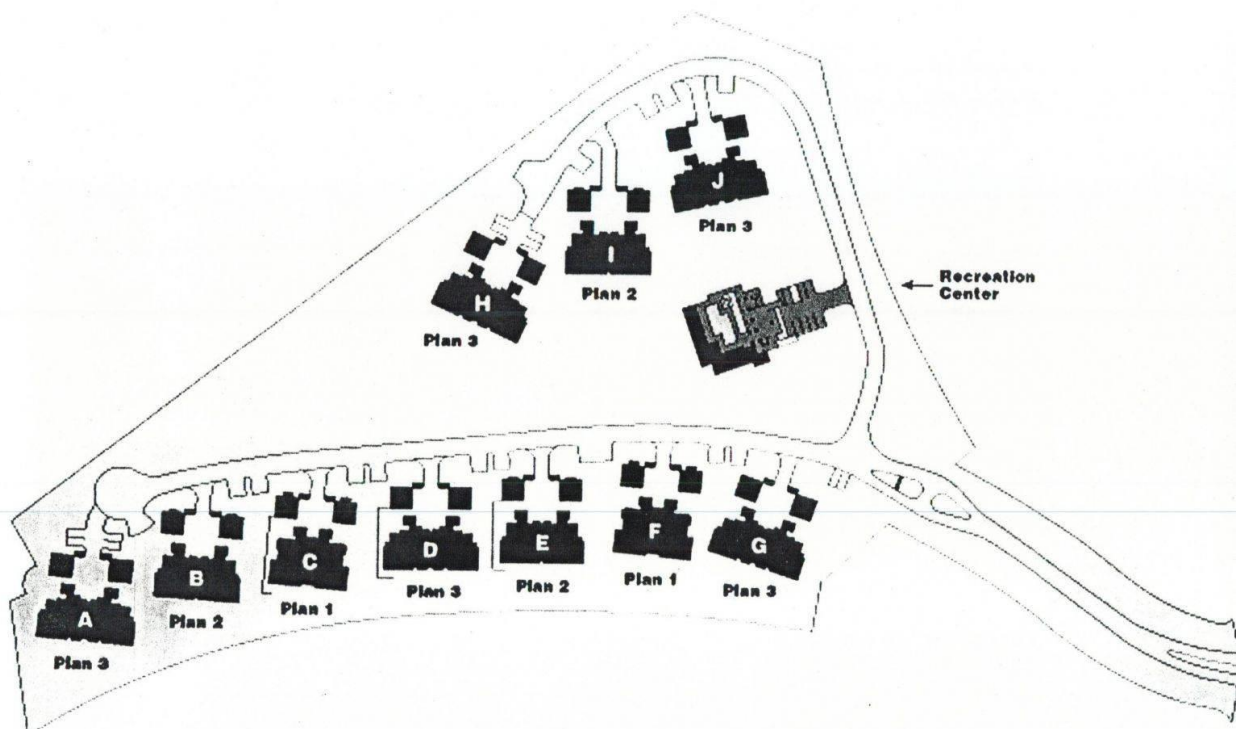

*The Kumulaní at The Uplands
at Mauna Kea*
The Island of Hawaii