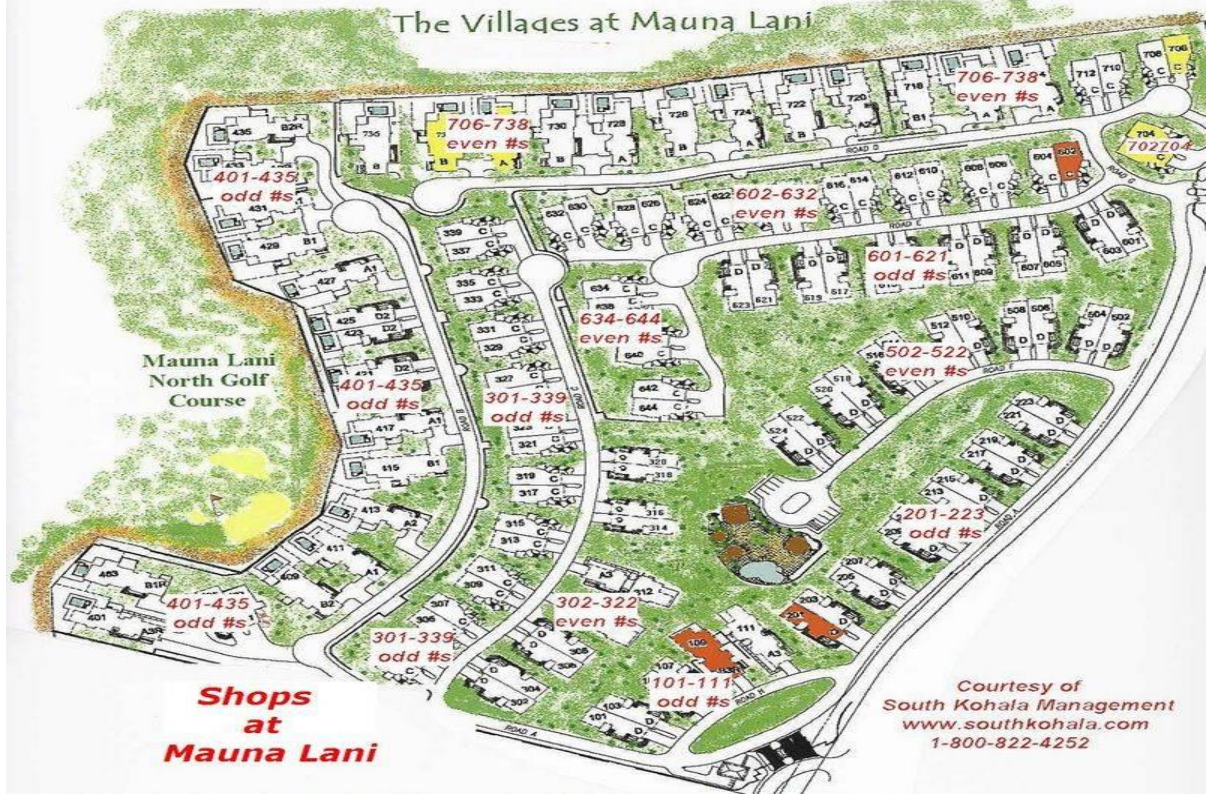

The Villages at Mauna Lani

Mauna Lani
North Golf
Course

**Shops
at
Mauna Lani**

Courtesy of
South Kohala Management
www.southkohala.com
1-800-822-4252

401-435
odd #s

706-738
even #s

706-738
even #s

602-632
even #s

601-621
odd #s

634-644
even #s

502-522
even #s

401-435
odd #s

301-339
odd #s

201-223
odd #s

401-435
odd #s

301-339
odd #s

302-322
even #s

101-111
odd #s