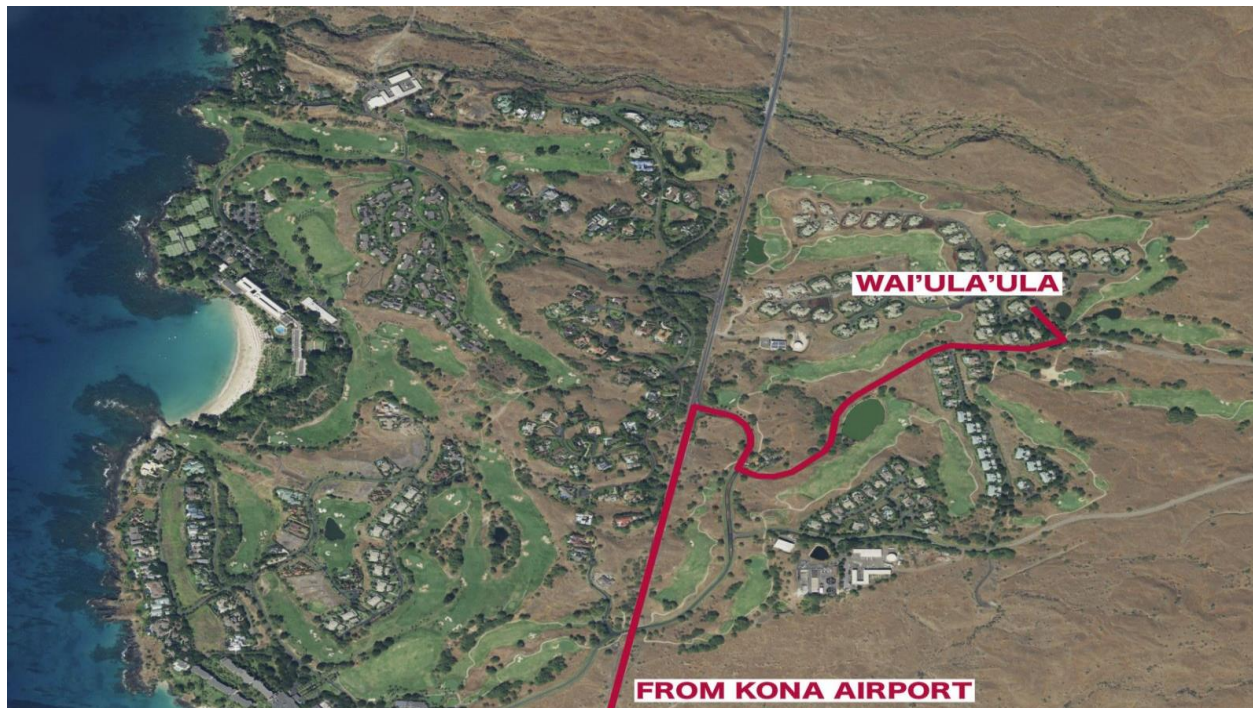

Wai'ula'ula Check-In Directions

Check-in time is 3:00 pm:

Your property is equipped with a keyless entry system. On the day of your arrival your electronic door code will be activated at 3:00pm and will remain active until 11:00am on the day of your departure. You will receive an *Arrival Instructions* e-mail with the gate code and keyless entry code to the property within 48 hours of your arrival.

Directions from Kona International Airport to Wai'ula'ula at Mauna Kea:

Exit the airport and turn left (north) onto Queen Kaahumanu Highway (Highway 19). Drive for approximately 28.6 miles and turn right at the Hapuna Beach Hotel entrance, proceed to the security gate and give them your name and unit information. After the security gate, take the first left on to Amaui Drive. Proceed up the hill and Wai'ula'ula will be your first development entrance on your left at Amaui Place. Refer to your *Arrival Instructions* for the gate code and entry code to the property. Please refer to the map of Wai'ula'ula provided below for your exact unit location.

Parking:

You may park in any open parking space. Parking is not permitted in the courtyards or on any grassy areas.

Wai'ula'ula Address: 62-3600 Amaui Drive, Kamuela, HI 96743

waiula'ula
AT MAUNA KEA RESORT