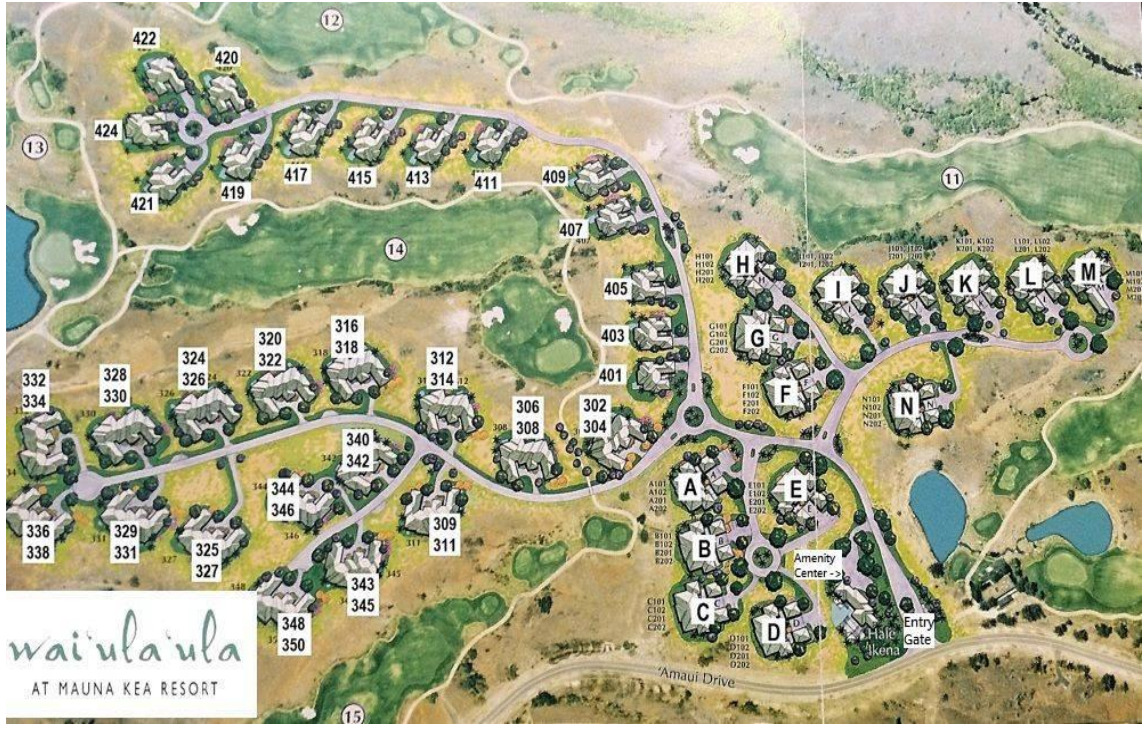

Wai'ula'ula Check-In Directions

Check-in time is 3:00 pm:

Your property is equipped with a keyless entry system. On the day of your arrival your electronic door code will be activated at 3:00pm and will remain active until 11:00am on the day of your departure. You will receive an *Arrival Instructions* e-mail with the gate code and keyless entry code to the property within 48 hours of your arrival.

Directions from Kona International Airport to Wai'ula'ula at Mauna Kea:

Exit the airport and turn left (north) onto Queen Kaahumanu Highway (Highway 19). Drive for approximately 28.6 miles and turn right at the Hapuna Beach Hotel entrance, proceed to the security gate and give them your name and unit information. After the security gate, take the first left on to Amaui Drive. Proceed up the hill and Wai'ula'ula will be your first development entrance on your left at Amaui Place. Refer to your *Arrival Instructions* for the gate code and entry code to the property. Please refer to the map of Wai'ula'ula provided below for your exact unit location.

Parking:

You may park in any open parking space. Parking is not permitted in the courtyards or on any grassy areas.

Wai'ula'ula Address: 62-3600 Amaui Drive, Kamuela, HI 96743

waiula'ula
AT MAUNA KEA RESORT